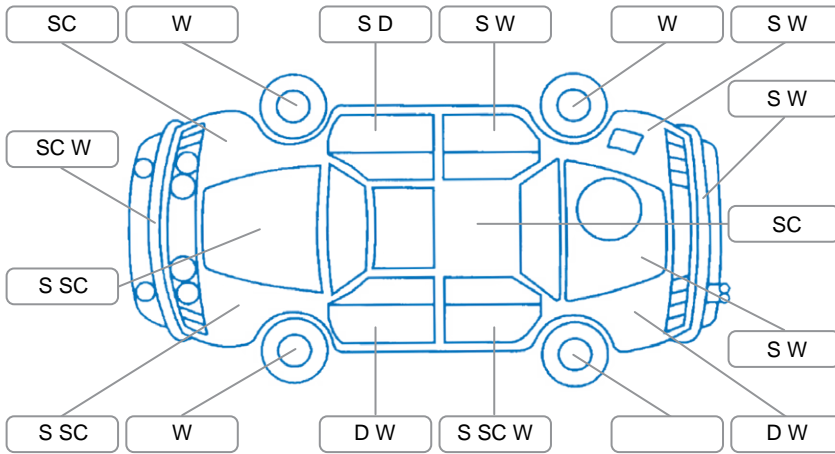

Report ID:	28,226,676	Version:	1
Created:	08 Jun 2026		

Make:	Jeep	Model:	Cherokee
Body Style:	SUV	Year:	2016
Rego No.:	KFJ216	Rego Expiry:	14 Jul 2026
WoF Expiry:	15 Sep 2026	Odometer:	146,127 Kms
Good No.:	28226676	VIN:	1C4PJMGB9FW602945
Next Service:	149,944km	Service History:	Yes

Key

S = Scratch R = Rust C = Crack * = Decals W = Significant scuffs
 D = Dent PT = Paint defect P = Pin dent SC = Stone Chips

Note: some defects and blemishes may not be displayed in the diagram

Body Inspection Comments

Windscreen stone chips

Conditions During Body Inspection

Dry

Under Carriage and Under Bonnet Inspection Comments

Engine oil seep
 4 wheel drive

Interior Comments

Seats:	Good
Carpets:	Good
Panels:	Good
Dashboard:	Good