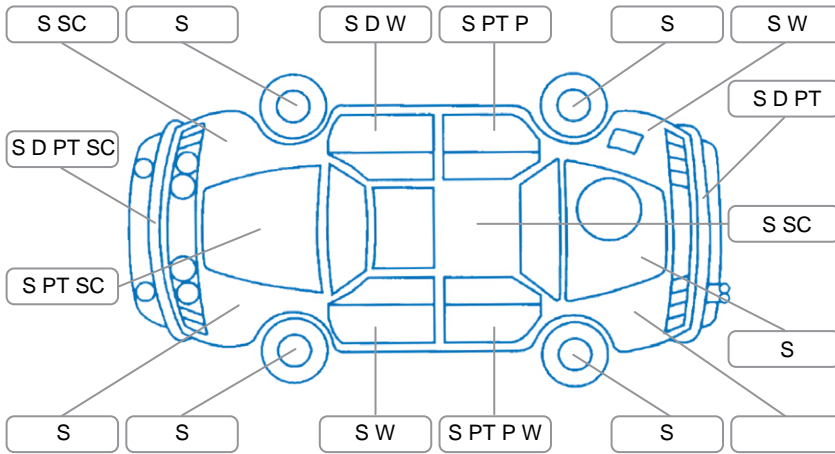

Report ID:	28,226,580	Version:	1
Created:	12 Jun 2026		

Make:	Suzuki	Model:	Escudo
Body Style:	SUV	Year:	2008
Rego No.:	MZZ915	Rego Expiry:	23 Jun 2026
WoF Expiry:	22 Jun 2027	Odometer:	194,543 Kms
Good No.:	28226580	VIN:	7AT0GK4MX20100638
Next Service:	203,000kms	Service History:	No

**Key**

S = Scratch    R = Rust    C = Crack    \* = Decals    W = Significant scuffs  
 D = Dent    PT = Paint defect    P = Pin dent    SC = Stone Chips

Note: some defects and blemishes may not be displayed in the diagram

Seats:	Good
Carpets:	Average
Panels:	Good
Dashboard:	Good

**General Comments**

Small hole in carpet backing on left rear seat back rest.

Road Conditions During Test Drive    Dry

Engine Timing Mechanism    Timing Chain