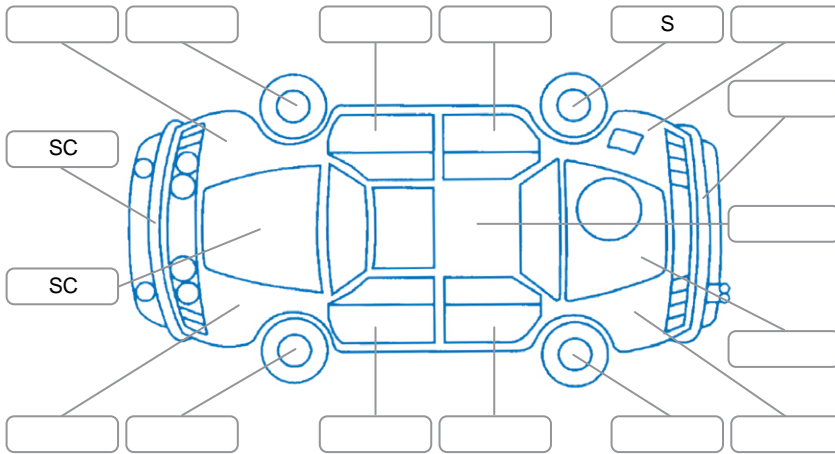

Report ID:	28,226,483	Version:	1
Created:	04 Jun 2026		

Make:	Hyundai	Model:	Ioniq 5
Body Style:	SUV	Year:	2023
Rego No.:	PWT27	Rego Expiry:	17 Apr 2027
WoF Expiry:	16 Apr 2027	Odometer:	11,191 Kms
Good No.:	28226483	VIN:	KMHKM81AUPU183964
Next Service:	39,000 Kms	Service History:	No

Key
 S = Scratch R = Rust C = Crack * = Decals W = Significant scuffs
 D = Dent PT = Paint defect P = Pin dent SC = Stone Chips

Note: some defects and blemishes may not be displayed in the diagram

Body Inspection Comments

Conditions During Body Inspection: Dry

Under Carriage and Under Bonnet Inspection Comments

Interior Comments

Seats:	Good
Carpets:	Good
Panels:	Good
Dashboard:	Good

General Comments

Chargers in boot.

Road Conditions During Test Drive	Dry
Engine Timing Mechanism	Unknown
Evidence of Cam Belt Replacement	<input type="checkbox"/> Yes <input type="checkbox"/> No Kms
Inspected by:	Caleb Spicer Lee
Published by:	Caleb Spicer Lee
Inspection Date:	04 Jun 2026