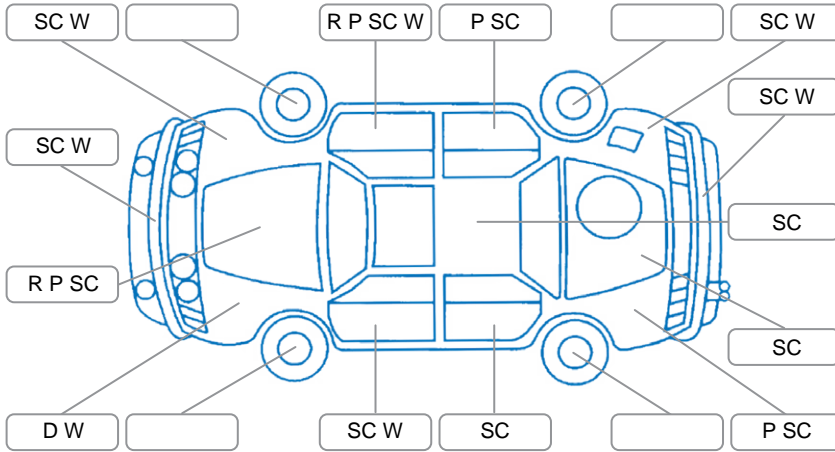

Report ID:	28,226,431	Version:	3
Created:	10 Jun 2026		

Make:	Mitsubishi	Model:	Triton
Body Style:	Utility	Year:	2019
Rego No.:	MPM272	Rego Expiry:	06 Aug 2026
WoF Expiry:	31 Mar 2027	Odometer:	90,675 Kms
Good No.:	28226431	VIN:	MMAJJKK10KH003233
Next Service:	2/6/27	Service History:	Yes

**Key**

S = Scratch    R = Rust    C = Crack    \* = Decals    W = Significant scuffs  
 D = Dent    PT = Paint defect    P = Pin dent    SC = Stone Chips

Note: some defects and blemishes may not be displayed in the diagram