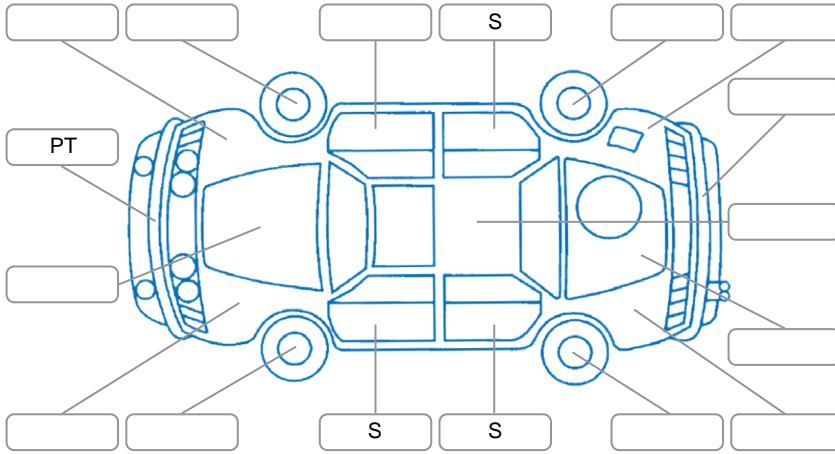

Key

S = Scratch R = Rust C = Crack * = Decals W = Significant scuffs
 D = Dent PT = Paint defect P = Pin dent SC = Stone Chips

Note: some defects and blemishes may not be displayed in the diagram

Body Inspection Comments

Conditions During Body Inspection Wet

Under Carriage and Under Bonnet Inspection Comments

Interior Comments

Seats:	Average
Carpets:	Good
Panels:	Good
Dashboard:	Good

General Comments

Vehicle seemed to drive ok at the time of the drive.