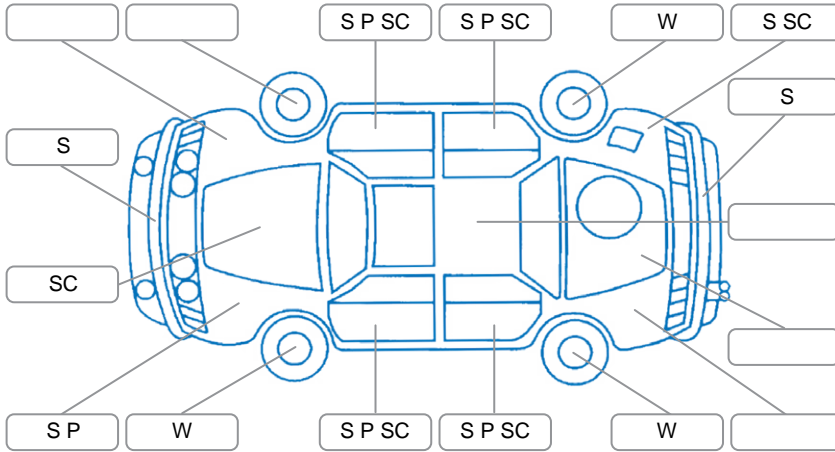

Report ID:	28,226,317	Version:	1
Created:	13 Jun 2026		

Make:	Honda	Model:	Civic
Body Style:	Sedan	Year:	2013
Rego No.:	HFD4	Rego Expiry:	12 Feb 2027
WoF Expiry:	20 Jun 2027	Odometer:	85,180 Kms
Good No.:	28226317	VIN:	MRHFB2660DP060341
Next Service:	95,000 Kms	Service History:	Yes

Key

S = Scratch R = Rust C = Crack * = Decals W = Significant scuffs
 D = Dent PT = Paint defect P = Pin dent SC = Stone Chips

Note: some defects and blemishes may not be displayed in the diagram

Body Inspection Comments

Windscreen edges delaminating slightly.

Conditions During Body Inspection

Dry

Under Carriage and Under Bonnet Inspection Comments

Front wheel drive.
 Freshly serviced.

Interior Comments

Seats:	Average
Carpets:	Average
Panels:	Average
Dashboard:	Average