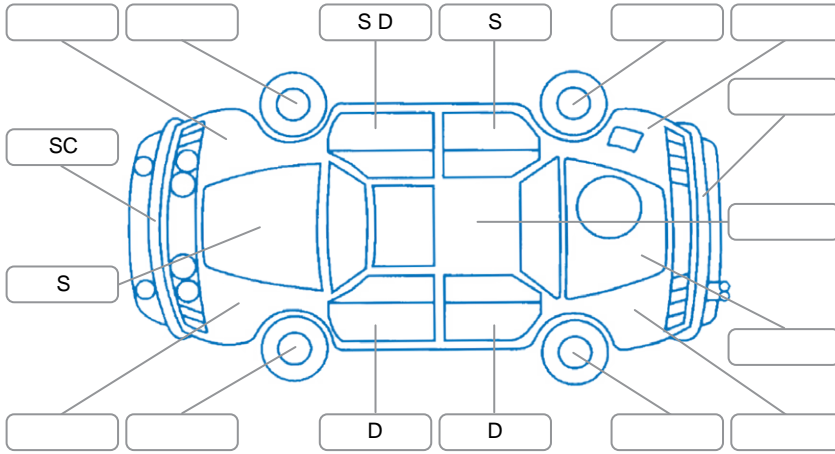

Report ID:	28,226,301	Version:	1
Created:	08 Jun 2026		

Make:	KIA	Model:	Sportage
Body Style:	SUV	Year:	2022
Rego No.:	PGS142	Rego Expiry:	26 Nov 2026
WoF Expiry:	26 May 2027	Odometer:	93,909 Kms
Good No.:	28226301	VIN:	KNAPX81BWN7061264
Next Service:	104000	Service History:	Yes

Key

S = Scratch R = Rust C = Crack * = Decals W = Significant scuffs
 D = Dent PT = Paint defect P = Pin dent SC = Stone Chips

Note: some defects and blemishes may not be displayed in the diagram

Body Inspection Comments