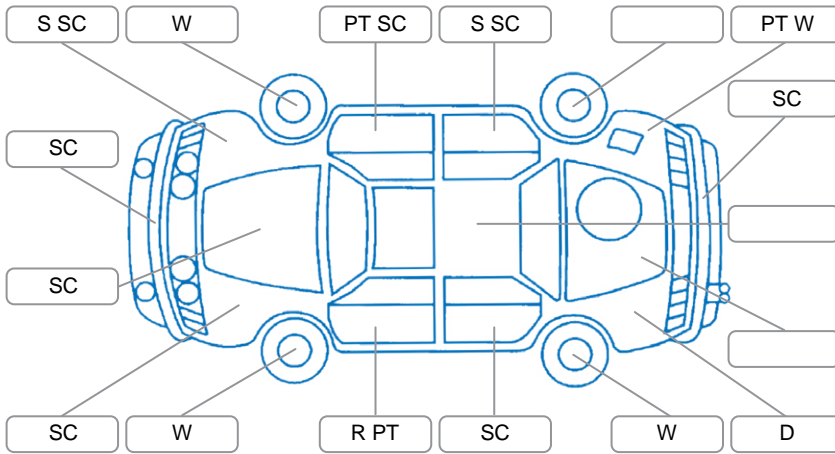

Report ID:	28,226,291	Version:	2
Created:	18 Jun 2026		

Make:	Mazda	Model:	Demio
Body Style:	Hatchback	Year:	2014
Rego No.:	PRB404	Rego Expiry:	08 Jul 2026
WoF Expiry:	01 Jul 2027	Odometer:	133,346 Kms
Good No.:	28226291	VIN:	7AT0C12HX22110612
Next Service:	133,309 km	Service History:	No

Key

S = Scratch R = Rust C = Crack * = Decals W = Significant scuffs
 D = Dent PT = Paint defect P = Pin dent SC = Stone Chips

Note: some defects and blemishes may not be displayed in the diagram

Body Inspection Comments

Roof aerial damaged.
 Door hinges rusty.

Conditions During Body Inspection Dry

Under Carriage and Under Bonnet Inspection Comments

Front wheel drive.
 Slight surface rust underside.

Interior Comments

Seats:	Average
Carpets:	Average
Panels:	Average
Dashboard:	Average