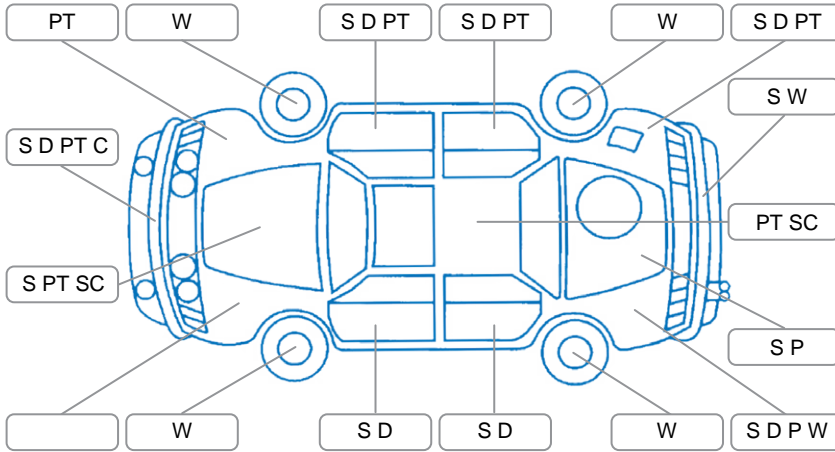

Report ID:	28,226,270	Version:	1
Created:	04 Jun 2026		

Make:	Toyota	Model:	Hiace
Body Style:	Van	Year:	2016
Rego No.:	JUM18	Rego Expiry:	04 Aug 2026
WoF Expiry:	26 Jan 2027	Odometer:	135,347 Kms
Good No.:	28226270	VIN:	JTFHT02P300190906
Next Service:	138000	Service History:	No

Key

S = Scratch R = Rust C = Crack * = Decals W = Significant scuffs
 D = Dent PT = Paint defect P = Pin dent SC = Stone Chips

Note: some defects and blemishes may not be displayed in the diagram

Body Inspection Comments

LF headlight cracked, passenger door seal fallen off, passenger tail light cracked

Conditions During Body Inspection	Dry
-----------------------------------	-----

Under Carriage and Under Bonnet Inspection Comments