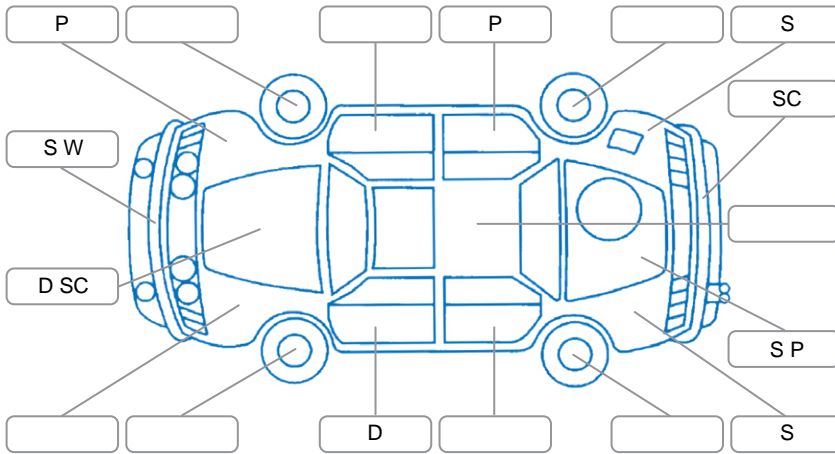

Report ID:	28,226,262	Version:	1
Created:	04 Jun 2026		

Make:	Mitsubishi	Model:	Triton
Body Style:	Utility	Year:	2016
Rego No.:	KCU126	Rego Expiry:	05 Oct 2026
WoF Expiry:	19 May 2027	Odometer:	108,160 Kms
Good No.:	28226262	VIN:	MMAJYKL10GH028413
Next Service:	105,000 Kms	Service History:	Yes

Key

S = Scratch R = Rust C = Crack * = Decals W = Significant scuffs
 D = Dent PT = Paint defect P = Pin dent SC = Stone Chips

Note: some defects and blemishes may not be displayed in the diagram

Body Inspection Comments

Front tyres wearing on outer edges

Conditions During Body Inspection Dry

Under Carriage and Under Bonnet Inspection Comments

4WD
 Rust on underside of vehicle

Interior Comments

Seats:	Average
Carpets:	Good
Panels:	Good
Dashboard:	Good