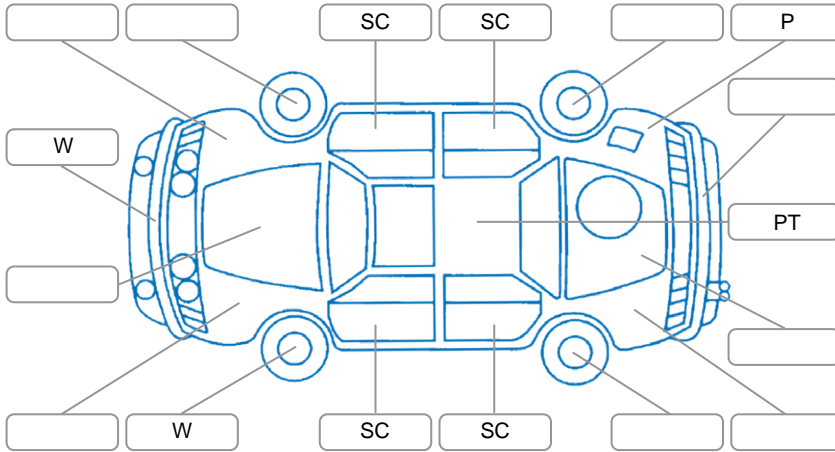

Report ID:	28,226,075	Version:	1
Created:	07 Jun 2026		

Make:	Skoda	Model:	Fabia
Body Style:	Hatchback	Year:	2017
Rego No.:	KMT218	Rego Expiry:	18 Jul 2026
WoF Expiry:	08 May 2027	Odometer:	128,208 Kms
Good No.:	28226075	VIN:	TMBFN6NJ9HZ089669
Next Service:	128,000 km	Service History:	No

Key
 S = Scratch R = Rust C = Crack * = Decals W = Significant scuffs
 D = Dent PT = Paint defect P = Pin dent SC = Stone Chips

Note: some defects and blemishes may not be displayed in the diagram

Body Inspection Comments