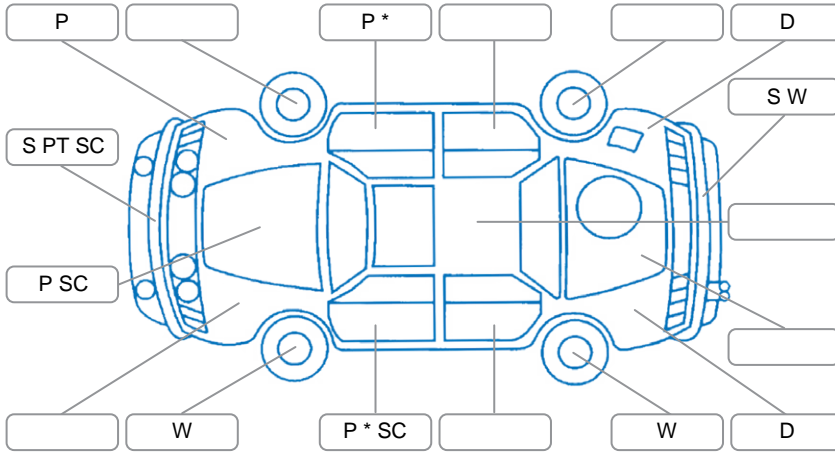

Report ID:	28,226,068	Version:	1
Created:	05 Jun 2026		

Make:	Holden	Model:	Commodore
Body Style:	Utility	Year:	2015
Rego No.:	HWC796	Rego Expiry:	15 Oct 2026
WoF Expiry:	23 May 2027	Odometer:	248,036 Kms
Good No.:	28226068	VIN:	6G1FA4E37FL105848
Next Service:	258,034 Kms	Service History:	No

Key

S = Scratch R = Rust C = Crack * = Decals W = Significant scuffs
 D = Dent PT = Paint defect P = Pin dent SC = Stone Chips

Note: some defects and blemishes may not be displayed in the diagram

Body Inspection Comments

Conditions During Body Inspection: Wet

Under Carriage and Under Bonnet Inspection Comments

2WD

Interior Comments

Seats:	Seat covers fitted
Carpets:	Good
Panels:	Good
Dashboard:	Good

General Comments

Road Conditions During Test Drive	Wet
Engine Timing Mechanism	Timing Chain
Evidence of Cam Belt Replacement	<input type="checkbox"/> Yes <input type="checkbox"/> No Kms
Inspected by:	Hoani Saunders
Published by:	Ryan Stanley
Inspection Date:	04 Jun 2026