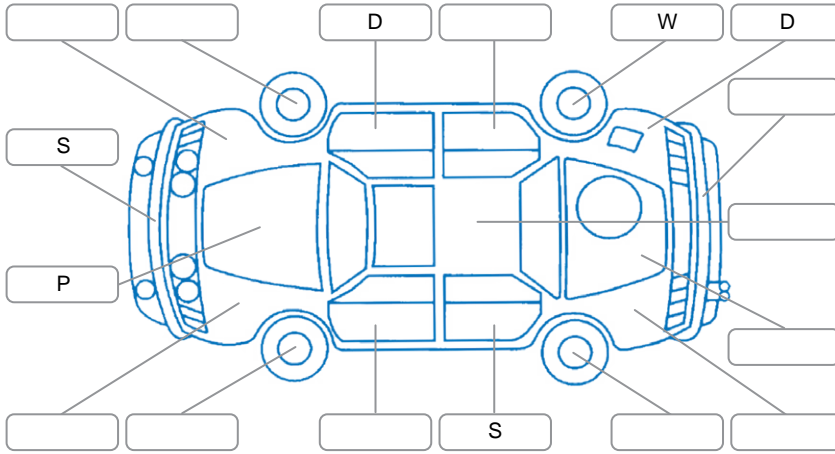

Report ID:	28,226,052	Version:	3
Created:	12 Jun 2026		

Make:	Mitsubishi	Model:	Eclipse Cross
Body Style:	SUV	Year:	2023
Rego No.:	PYY718	Rego Expiry:	22 Nov 2026
WoF Expiry:	11 Jun 2027	Odometer:	62,500 Kms
Good No.:	28226052	VIN:	JMFXDGL3WPZ000693
Next Service:	73,000 kms	Service History:	Yes

### Key

S = Scratch    R = Rust    C = Crack    \* = Decals    W = Significant scuffs  
 D = Dent    PT = Paint defect    P = Pin dent    SC = Stone Chips

Note: some defects and blemishes may not be displayed in the diagram