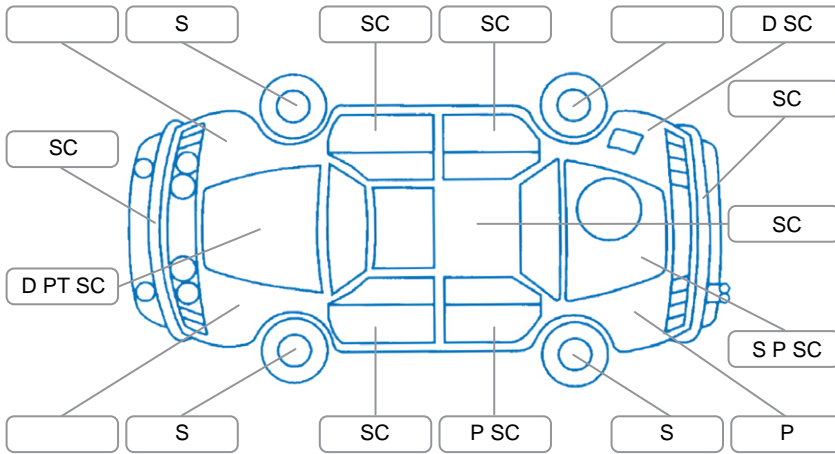

**Key**  
 S = Scratch    R = Rust    C = Crack    \* = Decals    W = Significant scuffs  
 D = Dent    PT = Paint defect    P = Pin dent    SC = Stone Chips

Note: some defects and blemishes may not be displayed in the diagram

### Body Inspection Comments

RH taillight cracked.

Conditions During Body Inspection

Dry