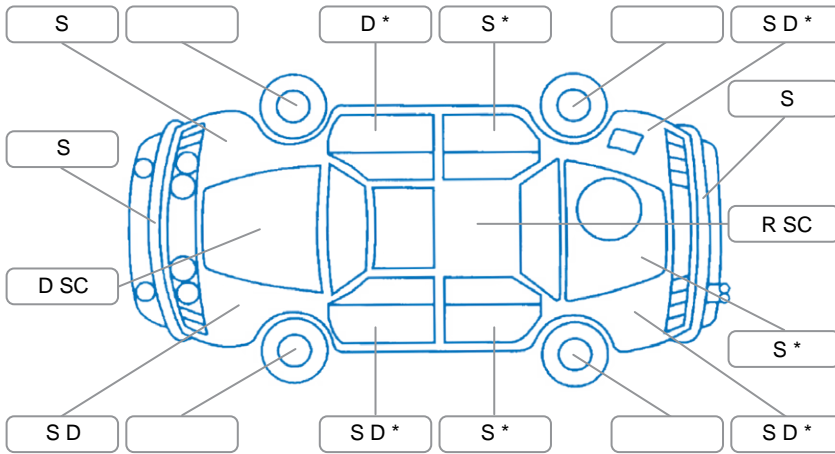

Key

S = Scratch R = Rust C = Crack * = Decals W = Significant scuffs
 D = Dent PT = Paint defect P = Pin dent SC = Stone Chips

Note: some defects and blemishes may not be displayed in the diagram

Body Inspection Comments

Conditions During Body Inspection

Under Carriage and Under Bonnet Inspection Comments

Engine and transmission oil leak,rear bar support rust,

Interior Comments

Seats:	Good
Carpets:	Good
Panels:	Good
Dashboard:	Good