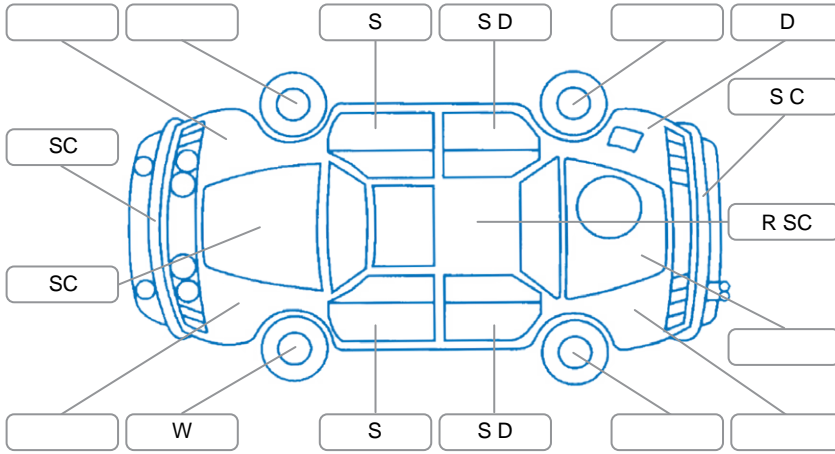

Key

S = Scratch R = Rust C = Crack * = Decals W = Significant scuffs
 D = Dent PT = Paint defect P = Pin dent SC = Stone Chips

Note: some defects and blemishes may not be displayed in the diagram

Body Inspection Comments

Conditions During Body Inspection: Dry

Under Carriage and Under Bonnet Inspection Comments

2Wheel drive.

Interior Comments

Seats:	Good
Carpets:	Good
Panels:	Good
Dashboard:	Good

General Comments

Road Conditions During Test Drive	Dry		
Engine Timing Mechanism	Timing Chain		
Evidence of Cam Belt Replacement	<input type="checkbox"/> Yes	<input type="checkbox"/> No	Kms
Inspected by:	Rajesh Mayan		
Published by:	Ben Nicholson		
Inspection Date:	09 Jun 2026		