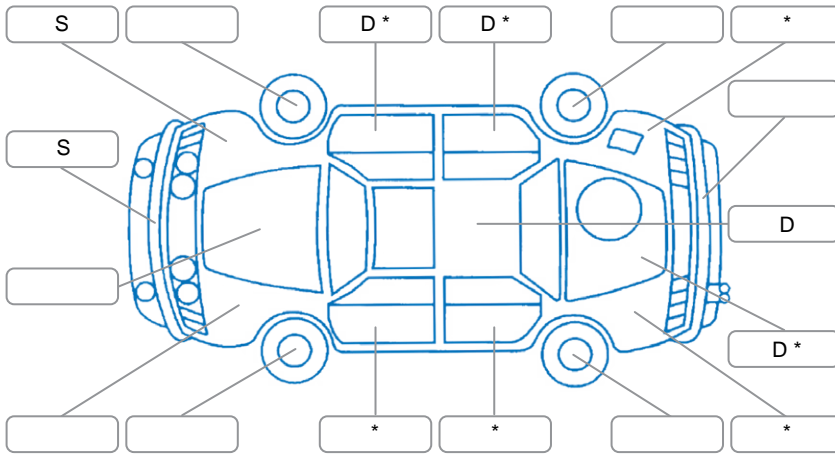

**Key**  
 S = Scratch    R = Rust    C = Crack    \* = Decals    W = Significant scuffs  
 D = Dent    PT = Paint defect    P = Pin dent    SC = Stone Chips

Note: some defects and blemishes may not be displayed in the diagram

### General Comments

Driver seat and carpet torn, noise drive belt, driver seat belt frayed, front seat stain, Right van side Panel Van Side Minor Dents & Minor scratches

Road Conditions During Test Drive    Wet