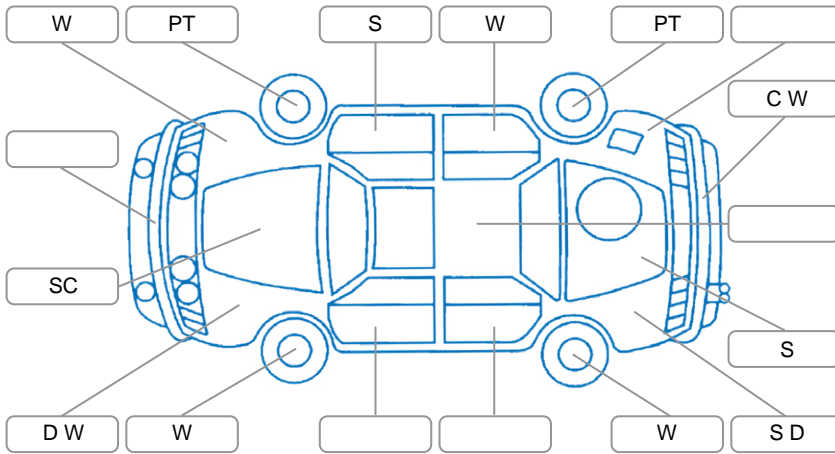

Report ID:	28,225,955	Version:	1
Created:	04 Jun 2026		

Make:	Volkswagen	Model:	Caddy
Body Style:	Van	Year:	2021
Rego No.:	NJW203	Rego Expiry:	16 Jul 2026
WoF Expiry:	18 Jan 2027	Odometer:	44,443 Kms
Good No.:	28225955	VIN:	WV1ZZZ2KZLX151350
Next Service:	53,380km	Service History:	Yes

Key
 S = Scratch R = Rust C = Crack * = Decals W = Significant scuffs
 D = Dent PT = Paint defect P = Pin dent SC = Stone Chips

Note: some defects and blemishes may not be displayed in the diagram

Body Inspection Comments

Windscreen stone chips

Conditions During Body Inspection

Dry

Under Carriage and Under Bonnet Inspection Comments

Front wheel drive

Interior Comments

Seats:	Good
Carpets:	Good
Panels:	Good
Dashboard:	Good

General Comments