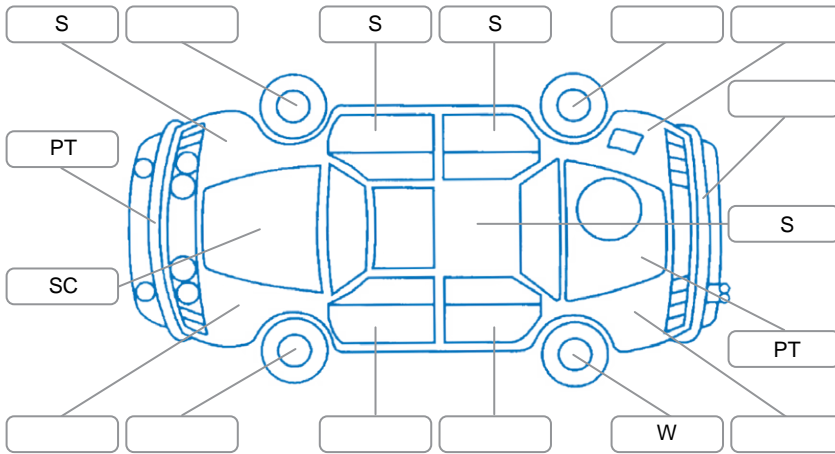

Report ID:	28,225,940	Version:	1
Created:	09 Jun 2026		

Make:	Hyundai	Model:	Santa FE
Body Style:	SUV	Year:	2018
Rego No.:	LUY593	Rego Expiry:	29 Jun 2026
WoF Expiry:	15 Apr 2027	Odometer:	148,368 Kms
Good No.:	28225940	VIN:	KMHST81XSJU864012
Next Service:	163000	Service History:	No

Key

S = Scratch R = Rust C = Crack * = Decals W = Significant scuffs
 D = Dent PT = Paint defect P = Pin dent SC = Stone Chips

Note: some defects and blemishes may not be displayed in the diagram

Body Inspection Comments

Conditions During Body Inspection: Dry

Under Carriage and Under Bonnet Inspection Comments

Four wheel drive

Interior Comments

Seats:	Good
Carpets:	Good
Panels:	Good
Dashboard:	Good

General Comments

Road Conditions During Test Drive	Dry	
Engine Timing Mechanism	Timing Chain	
Evidence of Cam Belt Replacement	<input type="checkbox"/> Yes <input type="checkbox"/> No	Kms
Inspected by:	Jesse Amey	
Published by:	Janine Bell	
Inspection Date:	02 Jun 2026	