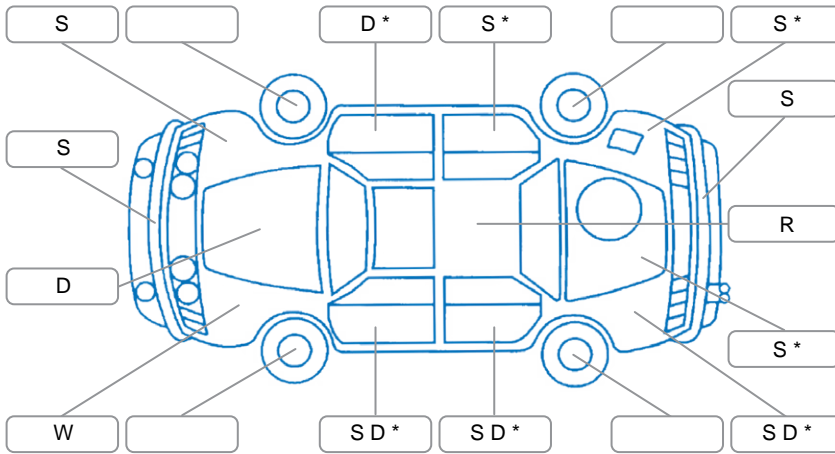

Key
 S = Scratch R = Rust C = Crack * = Decals W = Significant scuffs
 D = Dent PT = Paint defect P = Pin dent SC = Stone Chips

Note: some defects and blemishes may not be displayed in the diagram

Body Inspection Comments

Engine oil leak, left van side mud flap needs refit, Right Rear Guard Liner loose, rear bumper needs refit

Conditions During Body Inspection: Wet

Under Carriage and Under Bonnet Inspection Comments

Guard liner cracked, service overdue