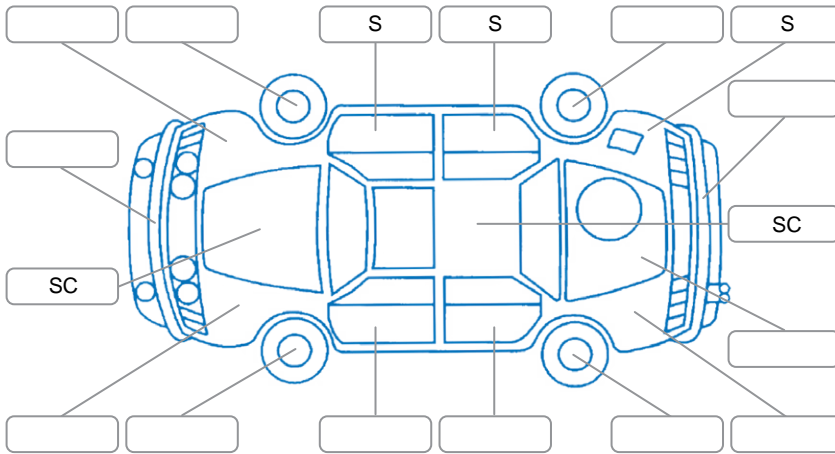

Report ID:	28,225,891	Version:	1
Created:	17 Jun 2026		

Make:	Mazda	Model:	Biante
Body Style:	SUV	Year:	2014
Rego No.:	PYB25	Rego Expiry:	07 Aug 2026
WoF Expiry:	24 Jun 2027	Odometer:	141,716 Kms
Good No.:	28225891	VIN:	7AT0C145X23108730
Next Service:	151720	Service History:	No

Key
 S = Scratch R = Rust C = Crack * = Decals W = Significant scuffs
 D = Dent PT = Paint defect P = Pin dent SC = Stone Chips

Note: some defects and blemishes may not be displayed in the diagram

Body Inspection Comments

Conditions During Body Inspection	Dry
-----------------------------------	-----

Under Carriage and Under Bonnet Inspection Comments

Front wheel drive

Interior Comments

Seats:	Good
Carpets:	Good
Panels:	Good
Dashboard:	Good