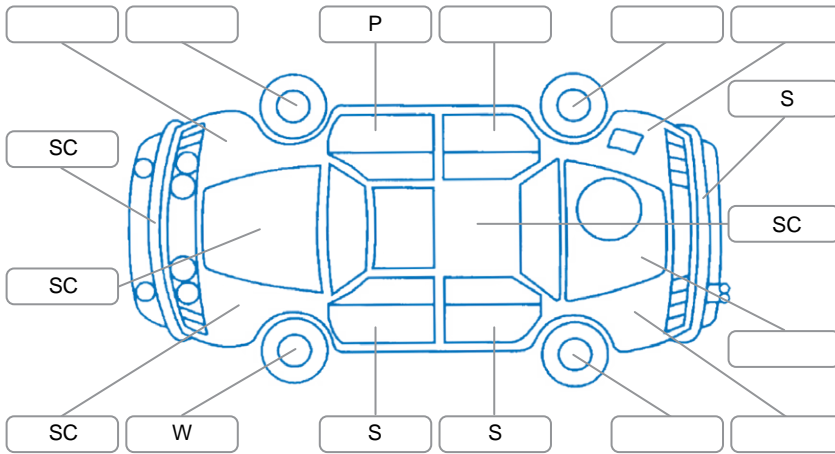

Report ID:	28,225,804	Version:	1
Created:	04 Jun 2026		

Make:	Mitsubishi	Model:	ASX
Body Style:	SUV	Year:	2018
Rego No.:	LCB460	Rego Expiry:	08 Jan 2027
WoF Expiry:	09 Mar 2027	Odometer:	130,321 Kms
Good No.:	28225804	VIN:	JMFXLGA8WHZ001027
Next Service:	140000	Service History:	No

Key

S = Scratch R = Rust C = Crack * = Decals W = Significant scuffs
 D = Dent PT = Paint defect P = Pin dent SC = Stone Chips

Note: some defects and blemishes may not be displayed in the diagram

Body Inspection Comments

Paint cracking on front bumper misaligned, bullseye crack in drivers side of windscreen

Conditions During Body Inspection

Dry

Under Carriage and Under Bonnet Inspection Comments

Interior Comments

Seats:	Good
Carpets:	Good
Panels:	Good
Dashboard:	holes in false switch

General Comments

Turbo howling noise, excessive diesel fumes

Road Conditions During Test Drive Dry

Engine Timing Mechanism Timing Chain

Evidence of Cam Belt Replacement Yes No Kms

Inspected by: Darian Beyer-Way