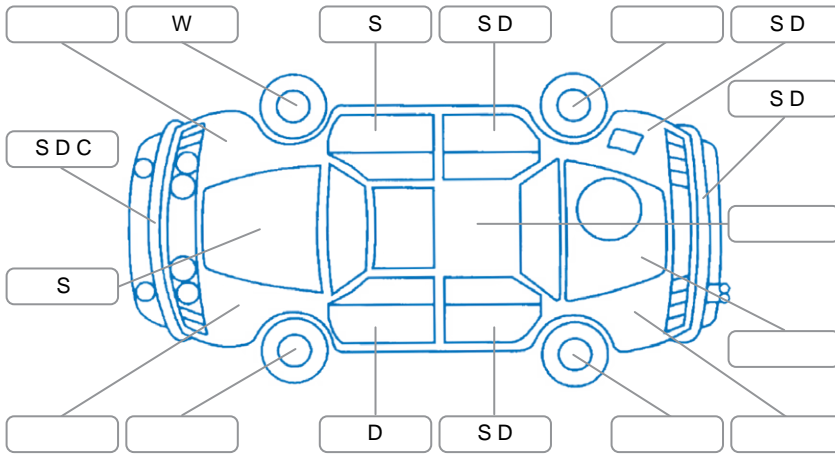

Key
 S = Scratch R = Rust C = Crack * = Decals W = Significant scuffs
 D = Dent PT = Paint defect P = Pin dent SC = Stone Chips

Note: some defects and blemishes may not be displayed in the diagram

Body Inspection Comments

Carpet torn, steering wheel worn, engine light on misfire, washer jet block, interior roof sagging, windscreen cracked out cva, glove box won't open,

Road Conditions During Test Drive Wet

Engine Timing Mechanism Timing Chain