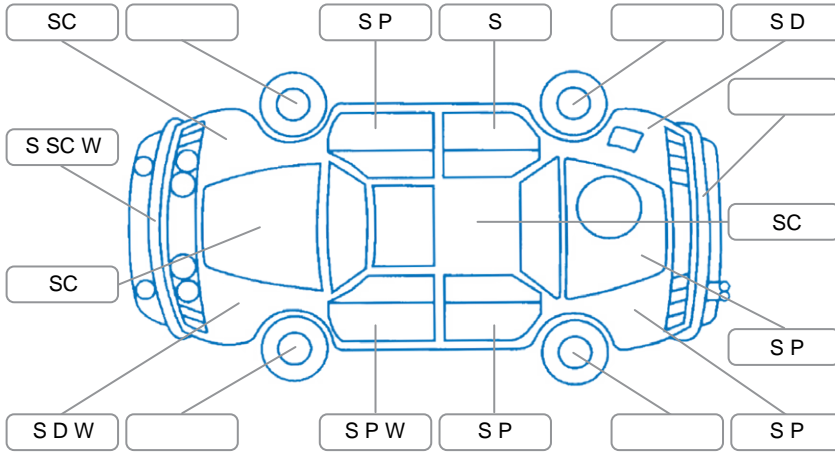

Report ID:	28,225,647	Version:	2
Created:	17 Jun 2026		

Make:	Ford	Model:	Ranger
Body Style:	Utility	Year:	2018
Rego No.:	LQA612	Rego Expiry:	13 Aug 2026
WoF Expiry:	23 Jun 2027	Odometer:	220,367 Kms
Good No.:	28225647	VIN:	MPBUMFF50JX174551
Next Service:	228000	Service History:	Yes

**Key**

S = Scratch    R = Rust    C = Crack    \* = Decals    W = Significant scuffs  
 D = Dent    PT = Paint defect    P = Pin dent    SC = Stone Chips

Note: some defects and blemishes may not be displayed in the diagram

**Body Inspection Comments**

Worn door seals, passenger mirror repeater cracked

Conditions During Body Inspection

Dry

**Under Carriage and Under Bonnet Inspection Comments**

Minor Oil Weep

**Interior Comments**

Seats:	drivers seat trim broken
Carpets:	dirty
Panels:	door card trims worn, peeling
Dashboard:	gear shifter worn

**General Comments**

Partial service history  
 Rear Drawer setup

Road Conditions During Test Drive    Dry