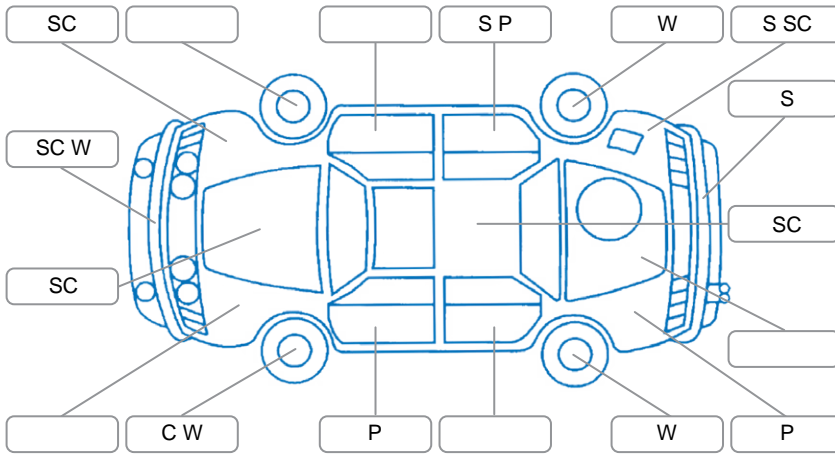

Report ID:	28,225,610	Version:	1
Created:	25 Jun 2026		

Make:	Toyota	Model:	Vitz
Body Style:	Hatchback	Year:	2012
Rego No.:	MQL920	Rego Expiry:	01 Aug 2026
WoF Expiry:	06 Jul 2027	Odometer:	181,697 Kms
Good No.:	28225610	VIN:	7AT0H63EX20096788
Next Service:	191,600kms	Service History:	No

Key
 S = Scratch R = Rust C = Crack * = Decals W = Significant scuffs
 D = Dent PT = Paint defect P = Pin dent SC = Stone Chips

Note: some defects and blemishes may not be displayed in the diagram

Body Inspection Comments

Conditions During Body Inspection: Dry

Under Carriage and Under Bonnet Inspection Comments

Interior Comments

Seats:	Good
Carpets:	Good
Panels:	Good
Dashboard:	Good

General Comments

Road Conditions During Test Drive	Dry		
Engine Timing Mechanism	Timing Chain		
Evidence of Cam Belt Replacement	<input type="checkbox"/> Yes	<input type="checkbox"/> No	Kms
Inspected by:	Yuki Itohara		
Published by:	Callum Busuttill		
Inspection Date:	23 Jun 2026		