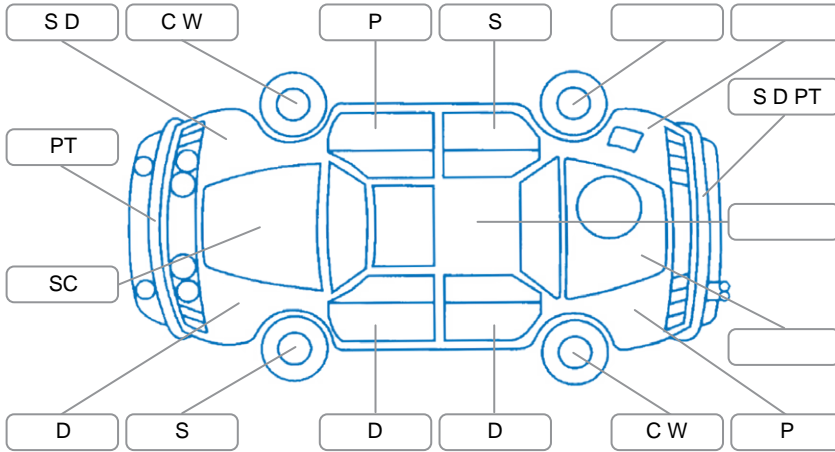

Report ID:	28,225,509	Version:	1
Created:	02 Jun 2026		

Make:	Hyundai	Model:	Getz
Body Style:	Hatchback	Year:	2010
Rego No.:	FQB571	Rego Expiry:	06 Oct 2026
WoF Expiry:	05 Aug 2026	Odometer:	80,652 Kms
Good No.:	28225509	VIN:	KMHBT51DMAU975628
Next Service:	88000	Service History:	Yes

Key

S = Scratch R = Rust C = Crack * = Decals W = Significant scuffs
 D = Dent PT = Paint defect P = Pin dent SC = Stone Chips

Note: some defects and blemishes may not be displayed in the diagram

Body Inspection Comments

Antenna missing,

Conditions During Body Inspection

Under Carriage and Under Bonnet Inspection Comments

L cv joint leak, transmission minor oil leak, underbody surface rust

Interior Comments

Seats:	Good
Carpets:	Good
Panels:	Good
Dashboard:	Good