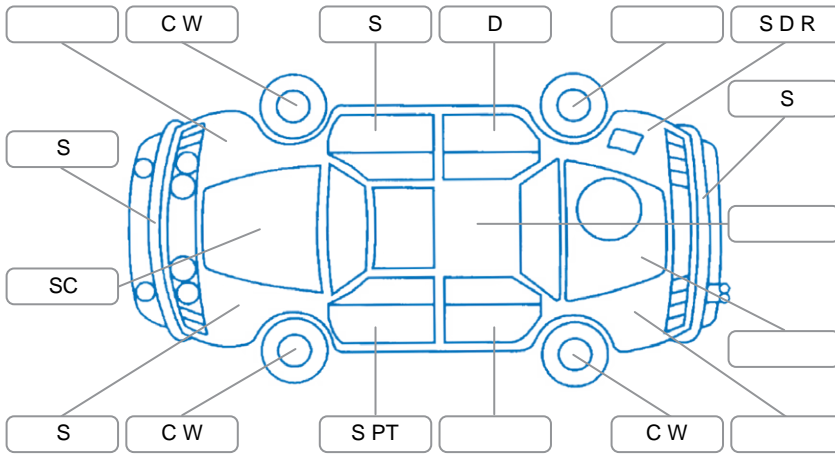

Report ID:	28,225,482	Version:	1
Created:	02 Jun 2026		

Make:	Hyundai	Model:	Getz
Body Style:	Hatchback	Year:	2011
Rego No.:	FTD96	Rego Expiry:	11 Oct 2026
WoF Expiry:	25 Dec 2026	Odometer:	85,523 Kms
Good No.:	28225482	VIN:	KMHBT51DMBU035235
Next Service:	93000	Service History:	Yes

Key
 S = Scratch R = Rust C = Crack * = Decals W = Significant scuffs
 D = Dent PT = Paint defect P = Pin dent SC = Stone Chips

Note: some defects and blemishes may not be displayed in the diagram

Body Inspection Comments