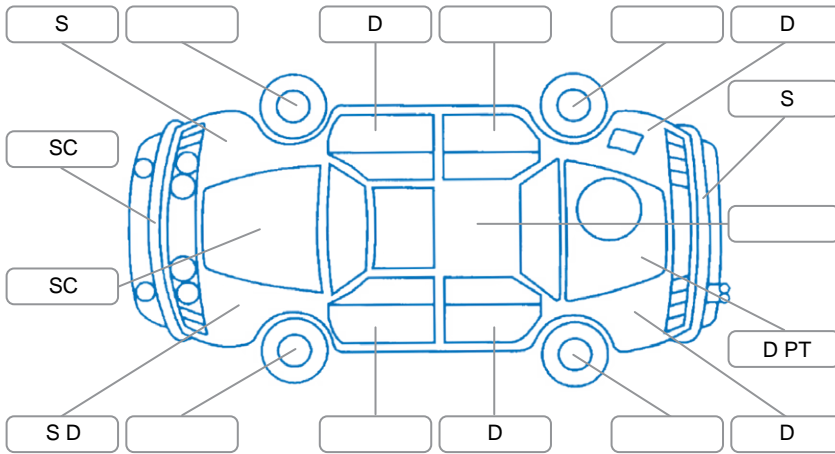

Report ID:	28,225,469	Version:	2
Created:	12 Jun 2026		

Make:	Toyota	Model:	Hilux
Body Style:	Utility	Year:	2021
Rego No.:	NWD910	Rego Expiry:	14 Nov 2026
WoF Expiry:	16 Oct 2026	Odometer:	229,361 Kms
Good No.:	28225469	VIN:	MROJA3DD200348626
Next Service:	243000	Service History:	Yes

### Key

S = Scratch    R = Rust    C = Crack    \* = Decals    W = Significant scuffs  
 D = Dent    PT = Paint defect    P = Pin dent    SC = Stone Chips

Note: some defects and blemishes may not be displayed in the diagram

### Body Inspection Comments

Windscreen crack outside cva, driver door seal torn, right B pillar dents,

Conditions During Body Inspection