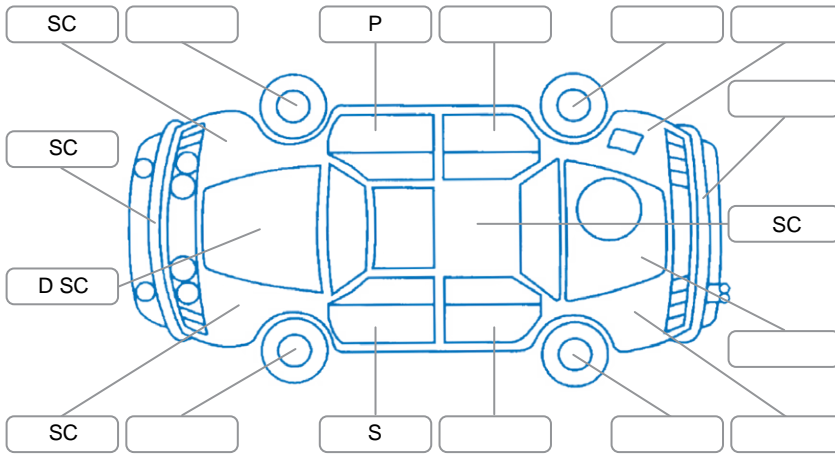

Key
 S = Scratch R = Rust C = Crack * = Decals W = Significant scuffs
 D = Dent PT = Paint defect P = Pin dent SC = Stone Chips

Note: some defects and blemishes may not be displayed in the diagram

Body Inspection Comments

Minor stone chips in windshield. Factory Run-flat kit in boot. Inside wear on right rear tyre.

Conditions During Body Inspection: Dry

Under Carriage and Under Bonnet Inspection Comments

Weeping from engine. Leaking from transmission main seal.