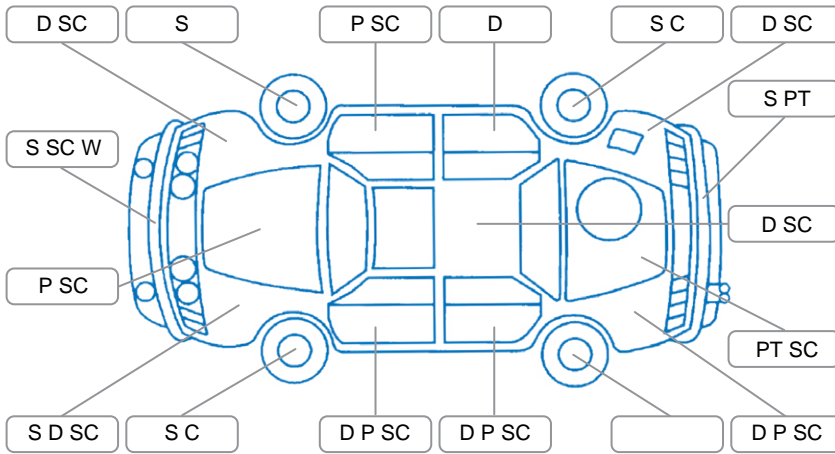

Report ID:	28,225,385	Version:	2
Created:	09 Jun 2026		

Make:	Toyota	Model:	Yaris
Body Style:	Sedan	Year:	2008
Rego No.:	EPY263	Rego Expiry:	10 Aug 2026
WoF Expiry:	28 Apr 2027	Odometer:	172,856 Kms
Good No.:	28225385	VIN:	JTDBT903X01261693
Next Service:	179,000 Kms	Service History:	No

Key
 S = Scratch R = Rust C = Crack * = Decals W = Significant scuffs
 D = Dent PT = Paint defect P = Pin dent SC = Stone Chips

Note: some defects and blemishes may not be displayed in the diagram

Body Inspection Comments

Conditions During Body Inspection

Under Carriage and Under Bonnet Inspection Comments

Interior Comments

Seats:	Good
Carpets:	Good
Panels:	Good
Dashboard:	Good

General Comments

Road Conditions During Test Drive	Dry		
Engine Timing Mechanism	Timing Chain		
Evidence of Cam Belt Replacement	<input type="checkbox"/> Yes	<input type="checkbox"/> No	Kms
Inspected by:	Troy Smith		
Published by:	Shanna Bullion		
Inspection Date:	04 Jun 2026		