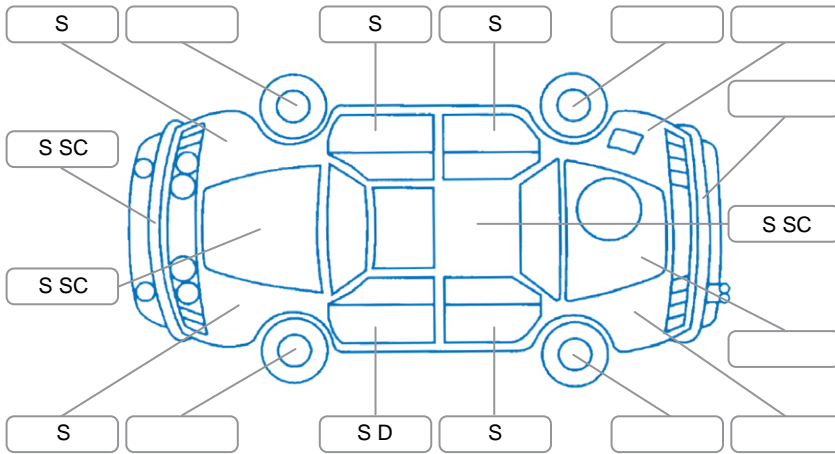

Report ID:	28,225,328	Version:	3
Created:	16 Jun 2026		

Make:	Toyota	Model:	Hilux
Body Style:	Utility	Year:	2022
Rego No.:	PJW143	Rego Expiry:	21 Jul 2026
WoF Expiry:	30 Jun 2027	Odometer:	141,403 Kms
Good No.:	28225328	VIN:	MR0AA3DDX00053189
Next Service:	156,000 Kms	Service History:	Yes

Key
 S = Scratch R = Rust C = Crack * = Decals W = Significant scuffs
 D = Dent PT = Paint defect P = Pin dent SC = Stone Chips

Note: some defects and blemishes may not be displayed in the diagram

Body Inspection Comments

Conditions During Body Inspection	Dry
-----------------------------------	-----

Under Carriage and Under Bonnet Inspection Comments

Interior Comments

Seats:	Average
Carpets:	hole driver footwell
Panels:	Average
Dashboard:	Average