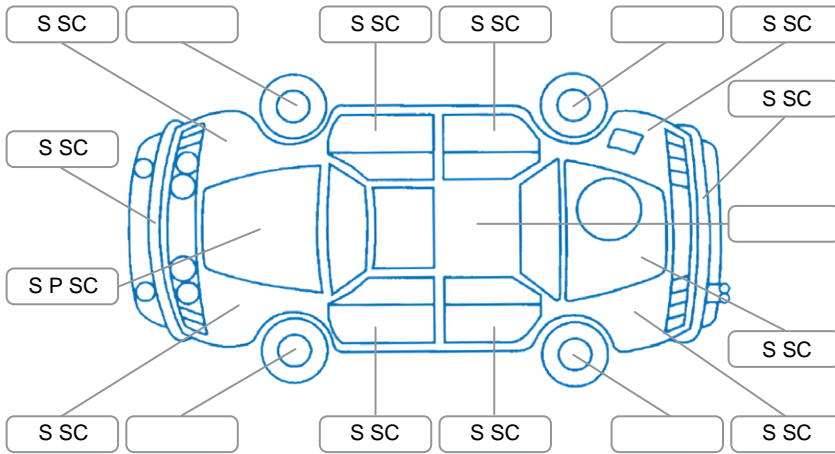

Report ID:	28,225,288	Version:	2
Created:	08 Jun 2026		

Make:	Hyundai	Model:	Elantra
Body Style:	Sedan	Year:	2017
Rego No.:	RMR49	Rego Expiry:	30 Nov 2026
WoF Expiry:	19 Jun 2027	Odometer:	181,746 Kms
Good No.:	28225288	VIN:	KMHD741FMHU265912
Next Service:	190700	Service History:	No

Key

S = Scratch R = Rust C = Crack * = Decals W = Significant scuffs
 D = Dent PT = Paint defect P = Pin dent SC = Stone Chips

Note: some defects and blemishes may not be displayed in the diagram

Body Inspection Comments