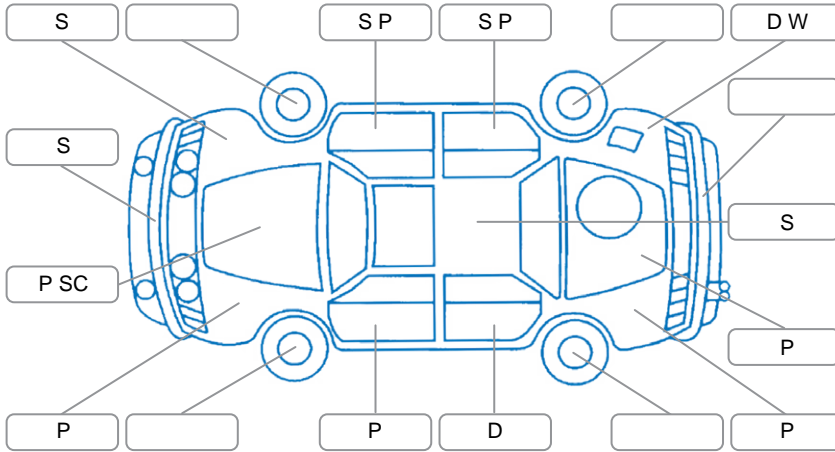

Report ID:	28,225,274	Version:	1
Created:	03 Jun 2026		

Make:	Ford	Model:	Ranger
Body Style:	Utility	Year:	2021
Rego No.:	NQK158	Rego Expiry:	15 Jul 2026
WoF Expiry:	12 Jun 2026	Odometer:	182,211 Kms
Good No.:	28225274	VIN:	MNAUMFF50MW142025
Next Service:	194000	Service History:	Yes

### Key

S = Scratch    R = Rust    C = Crack    \* = Decals    W = Significant scuffs  
 D = Dent    PT = Paint defect    P = Pin dent    SC = Stone Chips

Note: some defects and blemishes may not be displayed in the diagram

### Under Carriage and Under Bonnet Inspection Comments

Intake pipe split. Oil leak boost pipe. Front differential leak.