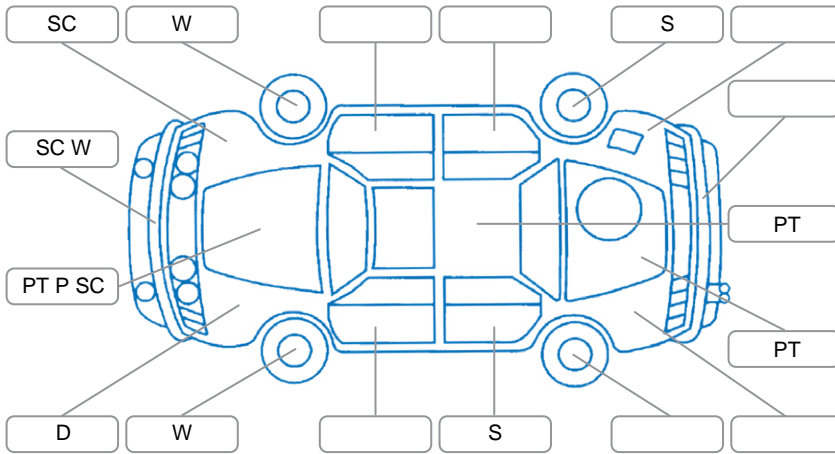

Report ID:	28,225,177	Version:	2
Created:	09 Jun 2026		

Make:	Toyota	Model:	Vitz
Body Style:	Hatchback	Year:	2009
Rego No.:	LQF48	Rego Expiry:	11 Dec 2026
WoF Expiry:	17 Jun 2027	Odometer:	158,565 Kms
Good No.:	28225177	VIN:	7AT0H63EX18111245
Next Service:	168,500kms	Service History:	No

### Key

S = Scratch    R = Rust    C = Crack    \* = Decals    W = Significant scuffs  
 D = Dent    PT = Paint defect    P = Pin dent    SC = Stone Chips

Note: some defects and blemishes may not be displayed in the diagram