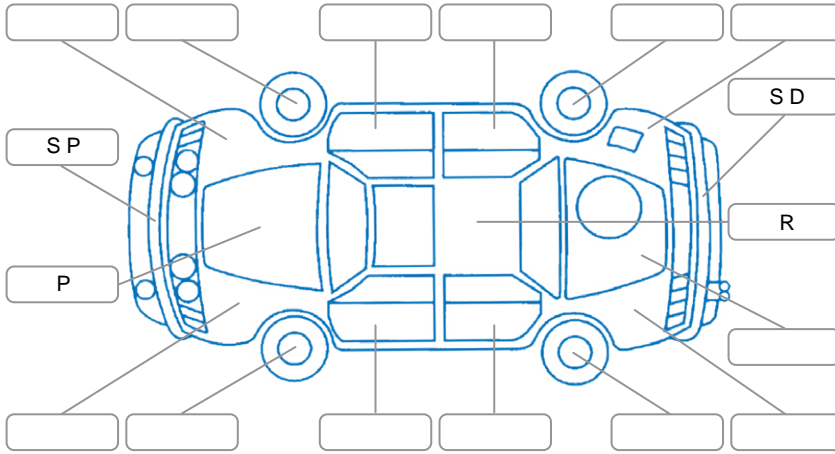

Report ID:	28,225,154	Version:	2
Created:	04 Jun 2026		

Make:	Ford	Model:	Ranger
Body Style:	Utility	Year:	2021
Rego No.:	NYH189	Rego Expiry:	07 Sep 2026
WoF Expiry:	15 Dec 2026	Odometer:	173,156 Kms
Good No.:	28225154	VIN:	MNAUMFF50MW182967
Next Service:	117,000 kms	Service History:	No

**Key**  
 S = Scratch    R = Rust    C = Crack    \* = Decals    W = Significant scuffs  
 D = Dent    PT = Paint defect    P = Pin dent    SC = Stone Chips

Note: some defects and blemishes may not be displayed in the diagram

### General Comments

Driver seat torn, windscreen cracked out cva,

Road Conditions During Test Drive: Dry

Engine Timing Mechanism: Timing Chain

Evidence of Cam Belt Replacement:  Yes  No    Kms

Inspected by: Marlon Espena