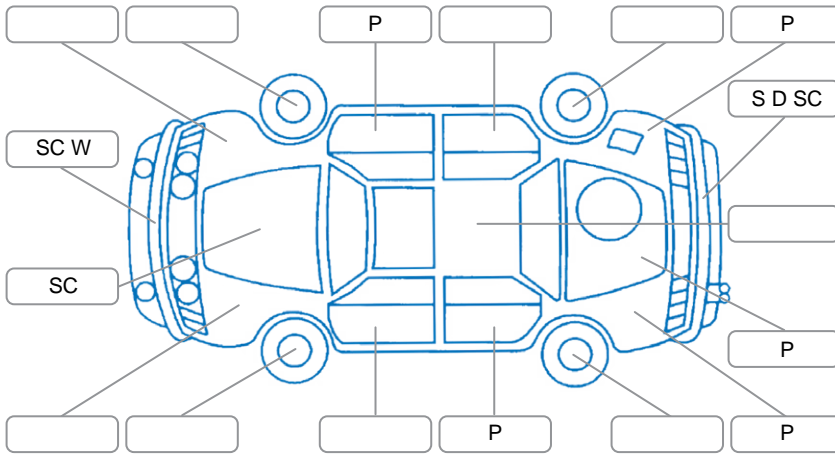

Report ID:	28,225,112	Version:	4
Created:	03 Jun 2026		

Make:	KIA	Model:	Cerato
Body Style:	Hatchback	Year:	2015
Rego No.:	JLW281	Rego Expiry:	09 Jul 2026
WoF Expiry:	25 Oct 2026	Odometer:	157,904 Kms
Good No.:	28225112	VIN:	KNAFX516MF5487227
Next Service:	168000	Service History:	No

Key
 S = Scratch R = Rust C = Crack * = Decals W = Significant scuffs
 D = Dent PT = Paint defect P = Pin dent SC = Stone Chips

Note: some defects and blemishes may not be displayed in the diagram

Body Inspection Comments