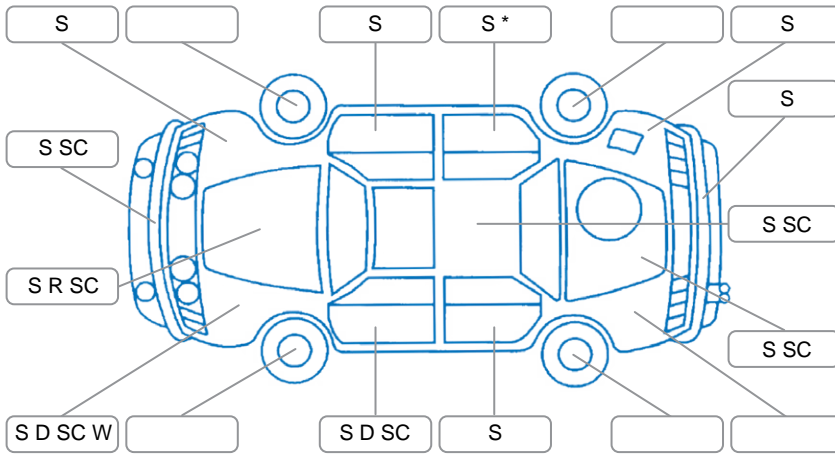

Report ID:	28,224,963	Version:	4
Created:	22 Jun 2026		

Make:	Hyundai	Model:	Iload
Body Style:	Van	Year:	2020
Rego No.:	NBG122	Rego Expiry:	23 Apr 2026
WoF Expiry:	25 Sep 2026	Odometer:	79,692 Kms
Good No.:	28224963	VIN:	KMFWBX7KMLU146765
Next Service:	overdue	Service History:	Yes

**Key**  
 S = Scratch    R = Rust    C = Crack    \* = Decals    W = Significant scuffs  
 D = Dent    PT = Paint defect    P = Pin dent    SC = Stone Chips

Note: some defects and blemishes may not be displayed in the diagram

### Body Inspection Comments

2 front tyres edge worn

Conditions During Body Inspection: Dry