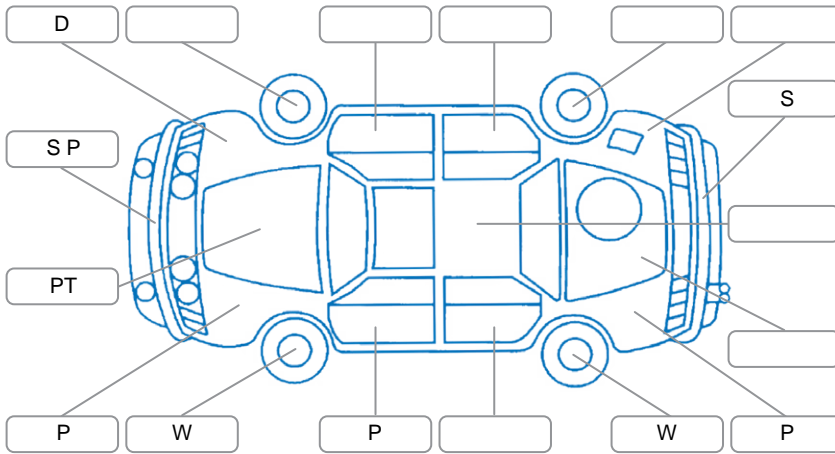

Key
 S = Scratch R = Rust C = Crack * = Decals W = Significant scuffs
 D = Dent PT = Paint defect P = Pin dent SC = Stone Chips

Note: some defects and blemishes may not be displayed in the diagram

Body Inspection Comments

Dents on both right doors exterior pillars

Conditions During Body Inspection Dry

Under Carriage and Under Bonnet Inspection Comments

2WD

Interior Comments

Seats:	Good
Carpets:	Good
Panels:	Good
Dashboard:	Good