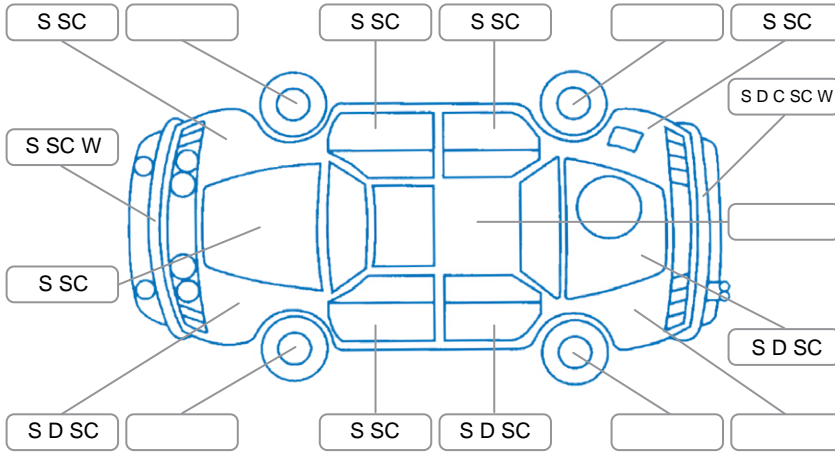

Report ID:	28,224,857	Version:	2
Created:	16 Jun 2026		

Make:	Nissan	Model:	Wingroad
Body Style:	Wagon	Year:	2005
Rego No.:	JBC93	Rego Expiry:	15 Jul 2026
WoF Expiry:	11 Dec 2026	Odometer:	185,777 Kms
Good No.:	28224857	VIN:	7AT0DH5GX15001129
Next Service:	196,000	Service History:	Yes

Key

S = Scratch R = Rust C = Crack * = Decals W = Significant scuffs
 D = Dent PT = Paint defect P = Pin dent SC = Stone Chips

Note: some defects and blemishes may not be displayed in the diagram

Body Inspection Comments

Conditions During Body Inspection: Wet

Under Carriage and Under Bonnet Inspection Comments

Interior Comments

Seats:	Average
Carpets:	Average
Panels:	Average
Dashboard:	Average

General Comments

Road Conditions During Test Drive	Wet	
Engine Timing Mechanism	Timing Chain	
Evidence of Cam Belt Replacement	<input type="checkbox"/> Yes <input type="checkbox"/> No	Kms
Inspected by:	Gary Adams	
Published by:	Laura Iovine	
Inspection Date:	05 Jun 2026	