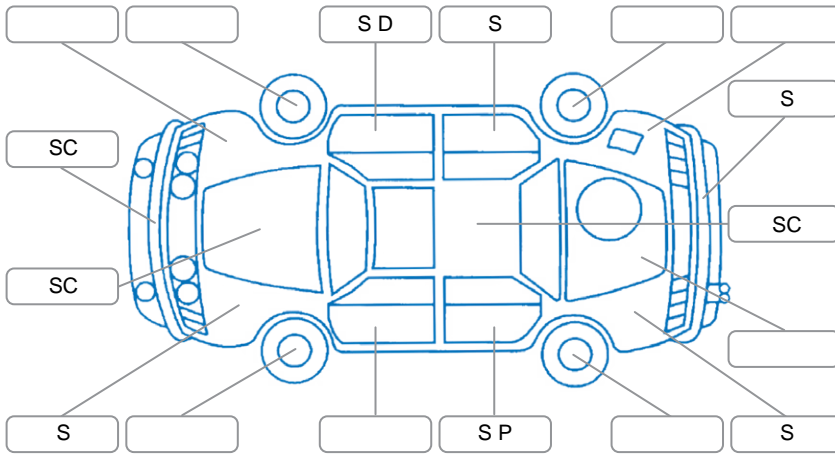

Report ID:	28,224,835	Version:	2
Created:	03 Jun 2026		

Make:	KIA	Model:	Sorento
Body Style:	SUV	Year:	2022
Rego No.:	PHB215	Rego Expiry:	26 Jun 2026
WoF Expiry:	10 Jun 2027	Odometer:	93,208 Kms
Good No.:	28224835	VIN:	KNARH81GMN5110396
Next Service:	100000	Service History:	Yes

Key

S = Scratch R = Rust C = Crack * = Decals W = Significant scuffs
 D = Dent PT = Paint defect P = Pin dent SC = Stone Chips

Note: some defects and blemishes may not be displayed in the diagram

Body Inspection Comments

Windscreen stone chip - passed fresh VTNZ WOF.

Conditions During Body Inspection

Under Carriage and Under Bonnet Inspection Comments

Interior Comments

Seats:	Good
Carpets:	Good
Panels:	Good
Dashboard:	Good