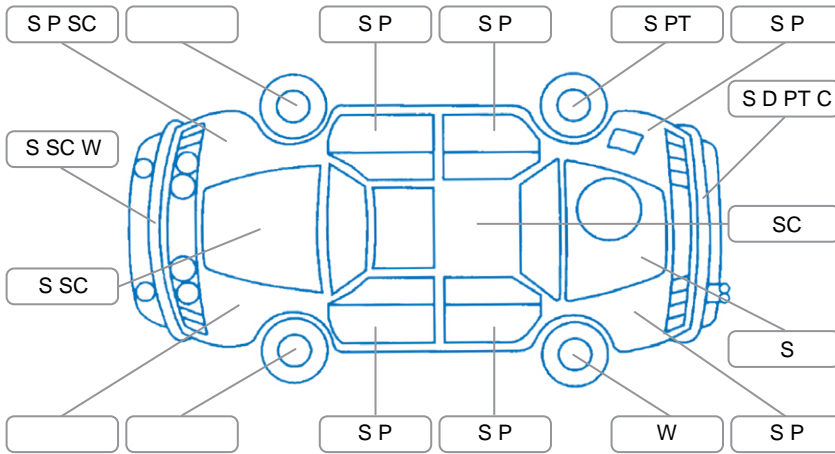

Report ID:	28,224,793	Version:	1
Created:	05 Jun 2026		

Make:	Toyota	Model:	Highlander
Body Style:	SUV	Year:	2014
Rego No.:	HQF741	Rego Expiry:	30 Jun 2026
WoF Expiry:	04 Sep 2026	Odometer:	330,220 Kms
Good No.:	28224793	VIN:	5TDBK3FH90S051785
Next Service:		Service History:	No

**Key**

S = Scratch    R = Rust    C = Crack    \* = Decals    W = Significant scuffs  
 D = Dent    PT = Paint defect    P = Pin dent    SC = Stone Chips

Note: some defects and blemishes may not be displayed in the diagram

**Body Inspection Comments**

Drivers side DRL cracked, drivers mirror repeater cracked

Conditions During Body Inspection

Dry

**Under Carriage and Under Bonnet Inspection Comments**

Brake pads low, RF inner cv boot leaking