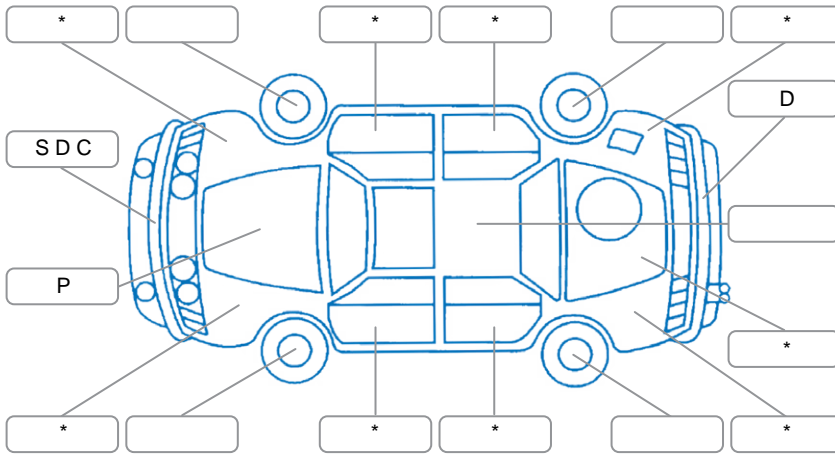

Report ID:	28,224,738	Version:	3
Created:	17 Jun 2026		

Make:	Nissan	Model:	Navara
Body Style:	Utility	Year:	2021
Rego No.:	NKN474	Rego Expiry:	03 Jul 2026
WoF Expiry:	07 May 2027	Odometer:	130,614 Kms
Good No.:	28224738	VIN:	MNTCB2D23A0019448
Next Service:	129,000 kms	Service History:	Yes

Key
 S = Scratch R = Rust C = Crack * = Decals W = Significant scuffs
 D = Dent PT = Paint defect P = Pin dent SC = Stone Chips

Note: some defects and blemishes may not be displayed in the diagram

Body Inspection Comments

R tail light damage, engine oil leak, underbody rust,

Conditions During Body Inspection

Wet

Under Carriage and Under Bonnet Inspection Comments

Service overdue

Interior Comments

Seats:	Good
Carpets:	Good
Panels:	Good
Dashboard:	Good

General Comments

Driver body seal torn, windscreen cracked cva, driver side cup holder broken, interior roof light not working, left rear door interior trim needs refit, Canopy has not been tested for weather tightness.