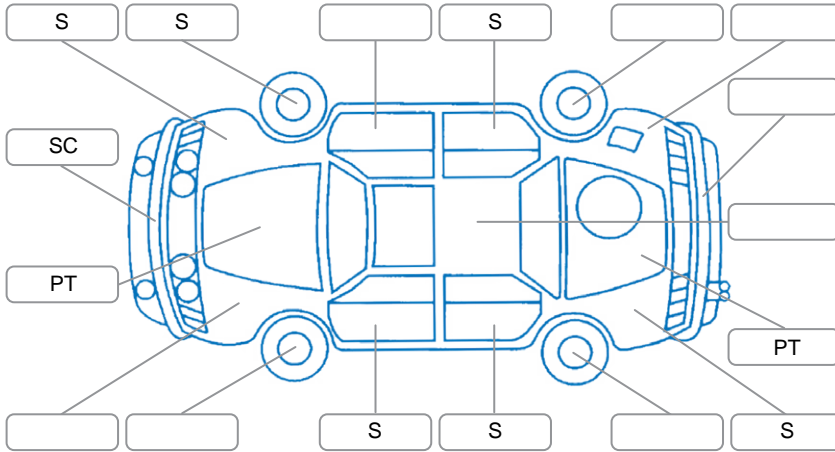

Report ID:	28,224,651	Version:	5
Created:	01 Jul 2026		

Make:	Holden	Model:	Captiva 7
Body Style:	SUV	Year:	2014
Rego No.:	HQR902	Rego Expiry:	30 Sep 2026
WoF Expiry:	10 Sep 2026	Odometer:	170,595 Kms
Good No.:	28224651	VIN:	KL3CA26U9EB061598
Next Service:	180,596 Kms	Service History:	Yes

Key
 S = Scratch R = Rust C = Crack * = Decals W = Significant scuffs
 D = Dent PT = Paint defect P = Pin dent SC = Stone Chips

Note: some defects and blemishes may not be displayed in the diagram

Body Inspection Comments