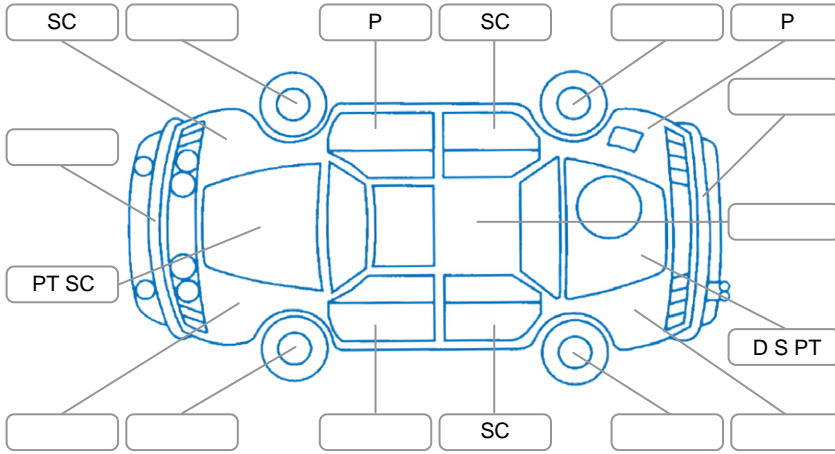

Report ID:	28,224,646	Version:	3
Created:	20 Jun 2026		

Make:	Ford	Model:	Ranger
Body Style:	Utility	Year:	2021
Rego No.:	NLR736	Rego Expiry:	27 Apr 2027
WoF Expiry:	05 May 2027	Odometer:	142,788 Kms
Good No.:	28224646	VIN:	MNAUMFF50MW133389
Next Service:	150,000 kms	Service History:	Yes

Key

S = Scratch R = Rust C = Crack * = Decals W = Significant scuffs
 D = Dent PT = Paint defect P = Pin dent SC = Stone Chips

Note: some defects and blemishes may not be displayed in the diagram

Body Inspection Comments

Canopy has not been tested for weather tightness.

Conditions During Body Inspection

Wet

Under Carriage and Under Bonnet Inspection Comments

Interior Comments

Seats:	Good
Carpets:	Good
Panels:	Good
Dashboard:	Good

General Comments

Dashboard speedo lens crack.

Road Conditions During Test Drive Wet

Engine Timing Mechanism Timing Chain

Evidence of Cam Belt Replacement Yes No Kms

Inspected by: Marlon Espena

Published by: Henry Manders