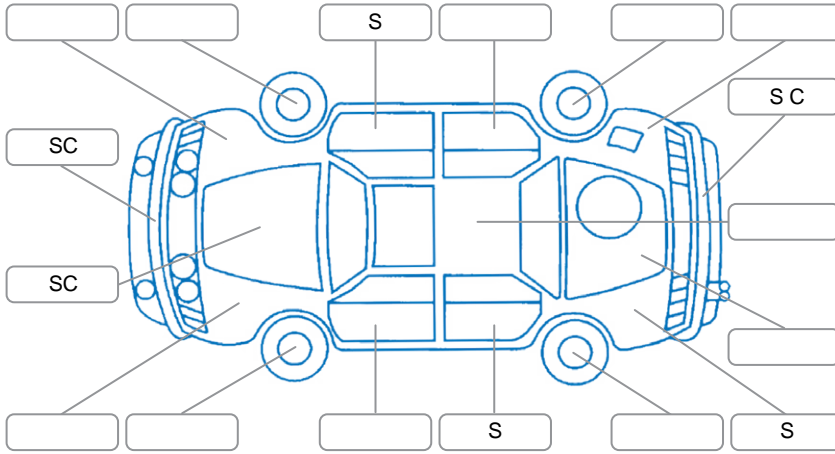

Report ID:	28,224,508	Version:	2
Created:	09 Jun 2026		

Make:	Toyota	Model:	Wish
Body Style:	Wagon	Year:	2012
Rego No.:	PYC244	Rego Expiry:	18 Oct 2026
WoF Expiry:	14 Apr 2027	Odometer:	155,899 Kms
Good No.:	28224508	VIN:	7AT0H64BX23123251
Next Service:	164,000	Service History:	No

Key

S = Scratch R = Rust C = Crack * = Decals W = Significant scuffs
 D = Dent PT = Paint defect P = Pin dent SC = Stone Chips

Note: some defects and blemishes may not be displayed in the diagram

Body Inspection Comments

Conditions During Body Inspection: Wet

Under Carriage and Under Bonnet Inspection Comments

Interior Comments

Seats:	Good
Carpets:	Good
Panels:	Good
Dashboard:	Good

General Comments

Vehicle drove ok at the time of the drive.