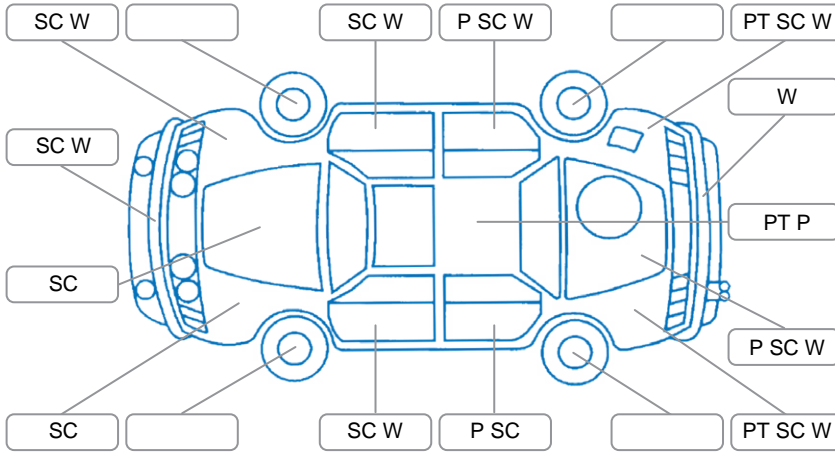

Report ID:	28,224,423	Version:	3
Created:	19 Jun 2026		

Make:	Mazda	Model:	Bt-50
Body Style:	Utility	Year:	2018
Rego No.:	LSN663	Rego Expiry:	15 Oct 2026
WoF Expiry:	29 Jun 2027	Odometer:	168,880 Kms
Good No.:	28224423	VIN:	MMOUR0YG100873140
Next Service:	178,800Kms	Service History:	Yes

Key

S = Scratch R = Rust C = Crack * = Decals W = Significant scuffs
 D = Dent PT = Paint defect P = Pin dent SC = Stone Chips

Note: some defects and blemishes may not be displayed in the diagram

Body Inspection Comments

- Pin dent on R C-Pillar
- Windscreen cracks in & outside CVA
- Rack holes in canopy roof

Conditions During Body Inspection	Dry
-----------------------------------	-----

Under Carriage and Under Bonnet Inspection Comments

Engine oil seepage

Interior Comments

Seats:	Average
Carpets:	Average
Panels:	Average
Dashboard:	Average

General Comments

Partial service history

Road Conditions During Test Drive	Dry
Engine Timing Mechanism	Timing Chain
Evidence of Cam Belt Replacement	<input type="checkbox"/> Yes <input type="checkbox"/> No Kms
Inspected by:	Phillip Russel-Waimotu
Published by:	Bruce Screaton
Inspection Date:	02 Jun 2026