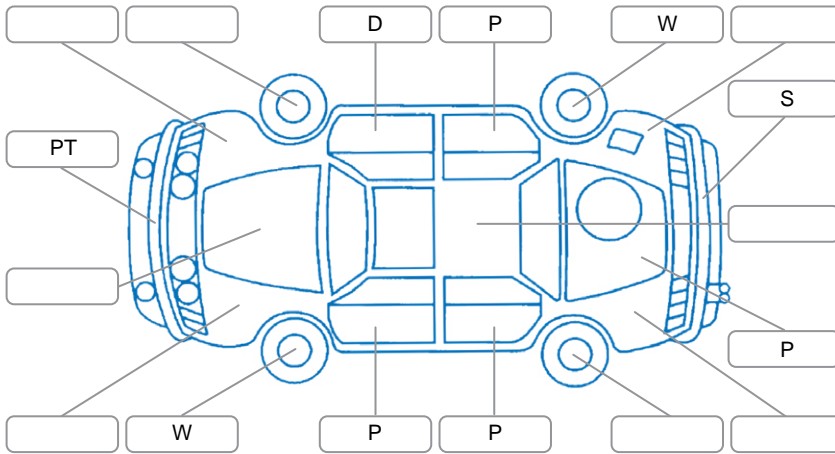

Report ID:	28,224,410	Version:	1
Created:	02 Jun 2026		

Make:	Subaru	Model:	Forester
Body Style:	SUV	Year:	2022
Rego No.:	PFH686	Rego Expiry:	28 Oct 2026
WoF Expiry:	29 Apr 2027	Odometer:	70,514 Kms
Good No.:	28224410	VIN:	JF2SK9KL5NG079292
Next Service:	72500	Service History:	Yes

Key
 S = Scratch R = Rust C = Crack * = Decals W = Significant scuffs
 D = Dent PT = Paint defect P = Pin dent SC = Stone Chips

Note: some defects and blemishes may not be displayed in the diagram

Body Inspection Comments

Conditions During Body Inspection: Dry

Under Carriage and Under Bonnet Inspection Comments

Interior Comments

Seats:	Good
Carpets:	drivers side torn
Panels:	Good
Dashboard:	Good

General Comments

Partial service history