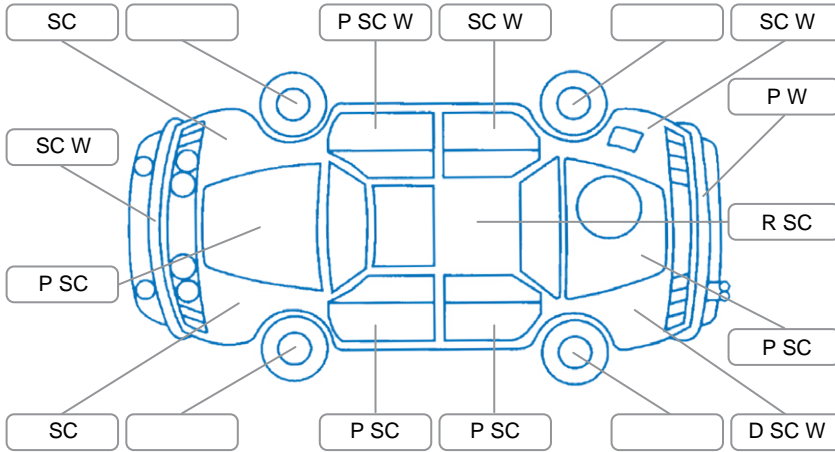

Report ID:	28,224,406	Version:	1
Created:	02 Jun 2026		

Make:	Ford	Model:	Ranger
Body Style:	Utility	Year:	2017
Rego No.:	KRH627	Rego Expiry:	26 Sep 2026
WoF Expiry:	26 Jun 2026	Odometer:	231,324 Kms
Good No.:	28224406	VIN:	MPBUMFF50HX119193
Next Service:	242900	Service History:	Yes

**Key**

S = Scratch    R = Rust    C = Crack    \* = Decals    W = Significant scuffs  
 D = Dent    PT = Paint defect    P = Pin dent    SC = Stone Chips

Note: some defects and blemishes may not be displayed in the diagram

**Body Inspection Comments**

Canopy rear weather strip loose

Conditions During Body Inspection

Dry

**Under Carriage and Under Bonnet Inspection Comments**

Engine oil seepage

**Interior Comments**

Seats:	stained
Carpets:	Good
Panels:	Good
Dashboard:	Good