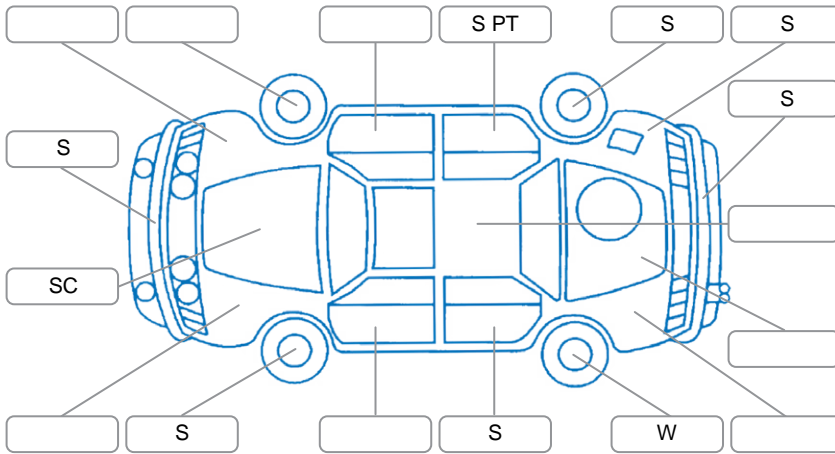

Report ID:	28,224,304	Version:	1
Created:	02 Jun 2026		

Make:	Lexus	Model:	IS300H
Body Style:	Sedan	Year:	2021
Rego No.:	NGK342	Rego Expiry:	19 Jan 2027
WoF Expiry:	13 Feb 2027	Odometer:	66,532 Kms
Good No.:	28224304	VIN:	JTHBH1D2705081146
Next Service:	69000	Service History:	No

Key
 S = Scratch R = Rust C = Crack * = Decals W = Significant scuffs
 D = Dent PT = Paint defect P = Pin dent SC = Stone Chips

Note: some defects and blemishes may not be displayed in the diagram

Body Inspection Comments

RB needs to refit,

Conditions During Body Inspection

Wet

Under Carriage and Under Bonnet Inspection Comments

Interior Comments

Seats:	Good
Carpets:	Good
Panels:	Good
Dashboard:	Good

General Comments

Road Conditions During Test Drive	Wet
Engine Timing Mechanism	Timing Chain
Evidence of Cam Belt Replacement	<input type="checkbox"/> Yes <input type="checkbox"/> No Kms
Inspected by:	Curshey Accad
Published by:	Curshey Accad
Inspection Date:	02 Jun 2026