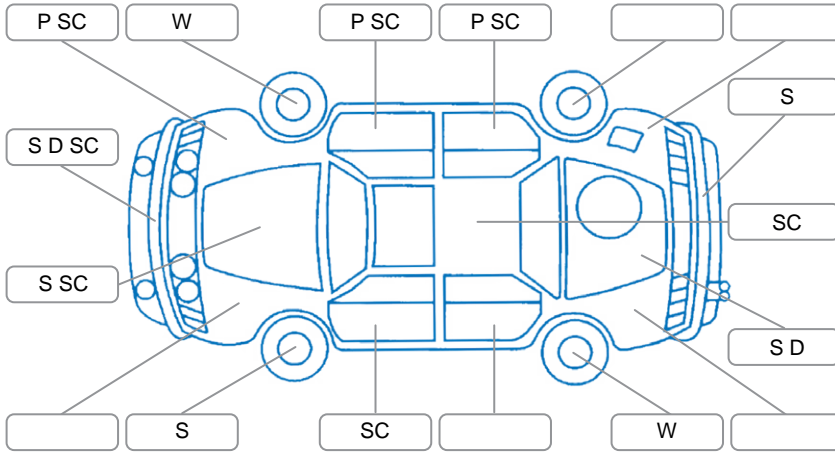

Report ID:	28,224,273	Version:	1
Created:	02 Jun 2026		

Make:	Citroen	Model:	C4
Body Style:	Hatchback	Year:	2011
Rego No.:	GAW105	Rego Expiry:	31 Jul 2026
WoF Expiry:	27 Mar 2027	Odometer:	118,217 Kms
Good No.:	28224273	VIN:	VF7NC5FS9BY576696
Next Service:		Service History:	No

Key

S = Scratch R = Rust C = Crack * = Decals W = Significant scuffs
 D = Dent PT = Paint defect P = Pin dent SC = Stone Chips

Note: some defects and blemishes may not be displayed in the diagram

Body Inspection Comments

Conditions During Body Inspection: Wet

Under Carriage and Under Bonnet Inspection Comments

Oil seepage lower engine Area.

Interior Comments

Seats:	Average
Carpets:	Average
Panels:	Average
Dashboard:	Good

General Comments